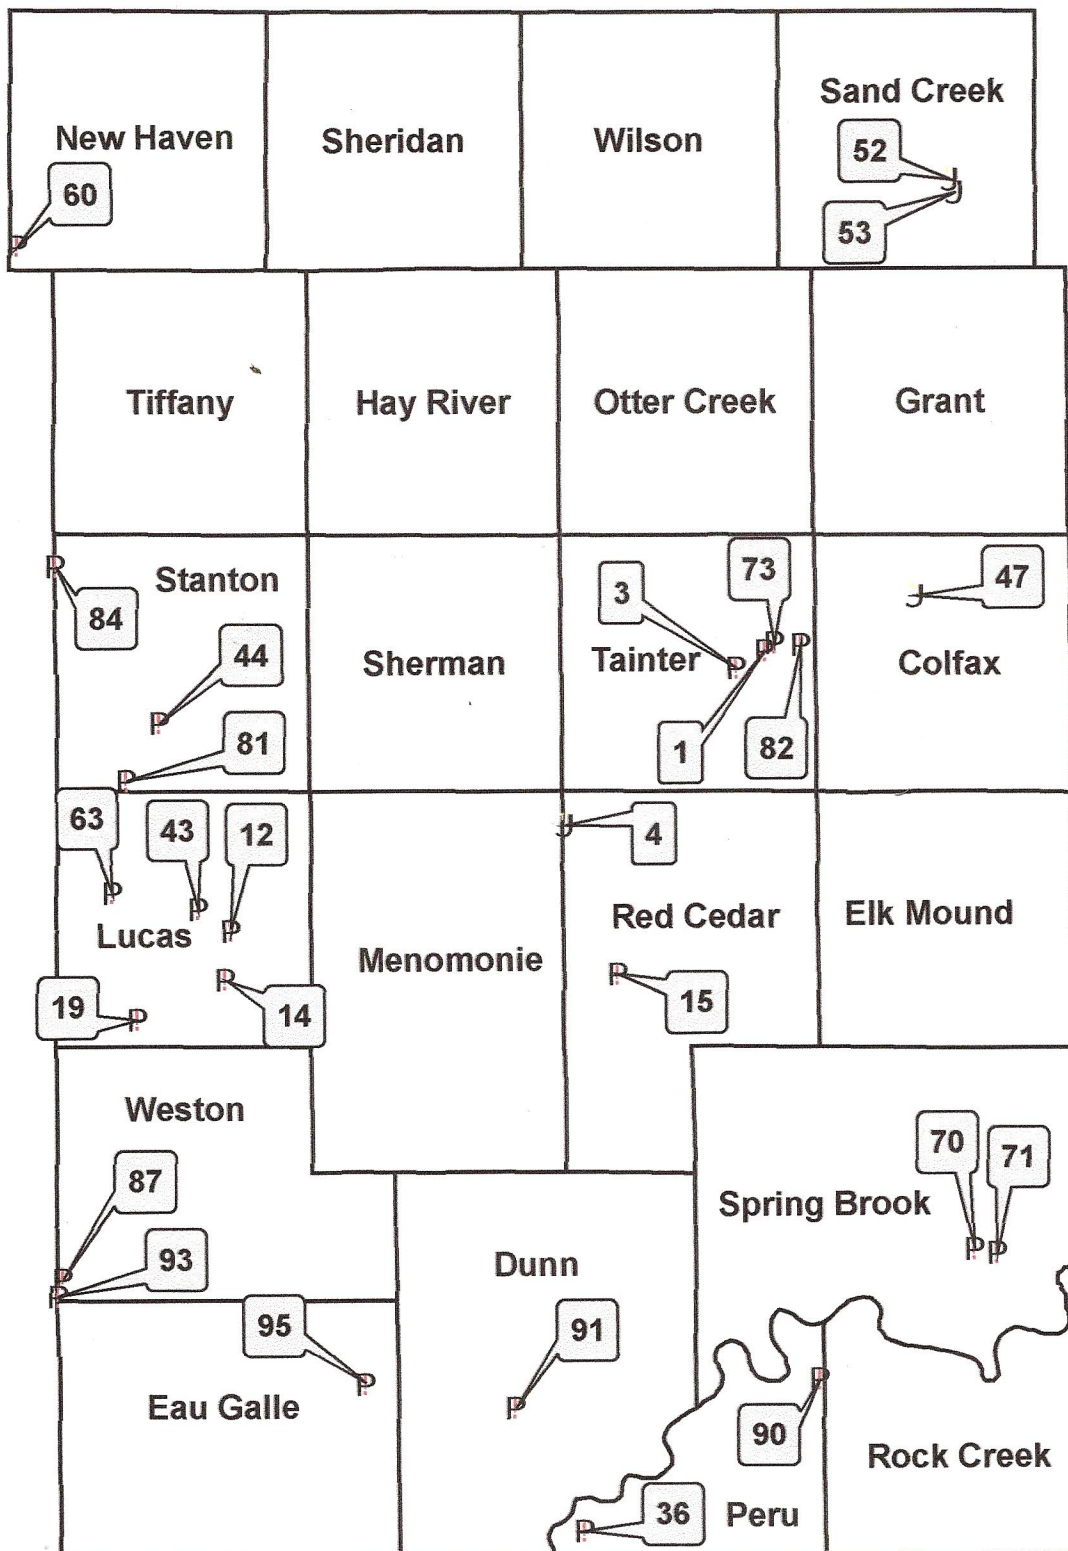

Dunn County

2012 Non Metallic Mining Reclamation Permitted Sites

Rev.4/12/2012

Circles are Active Sites. Squares are Inactive Sites.